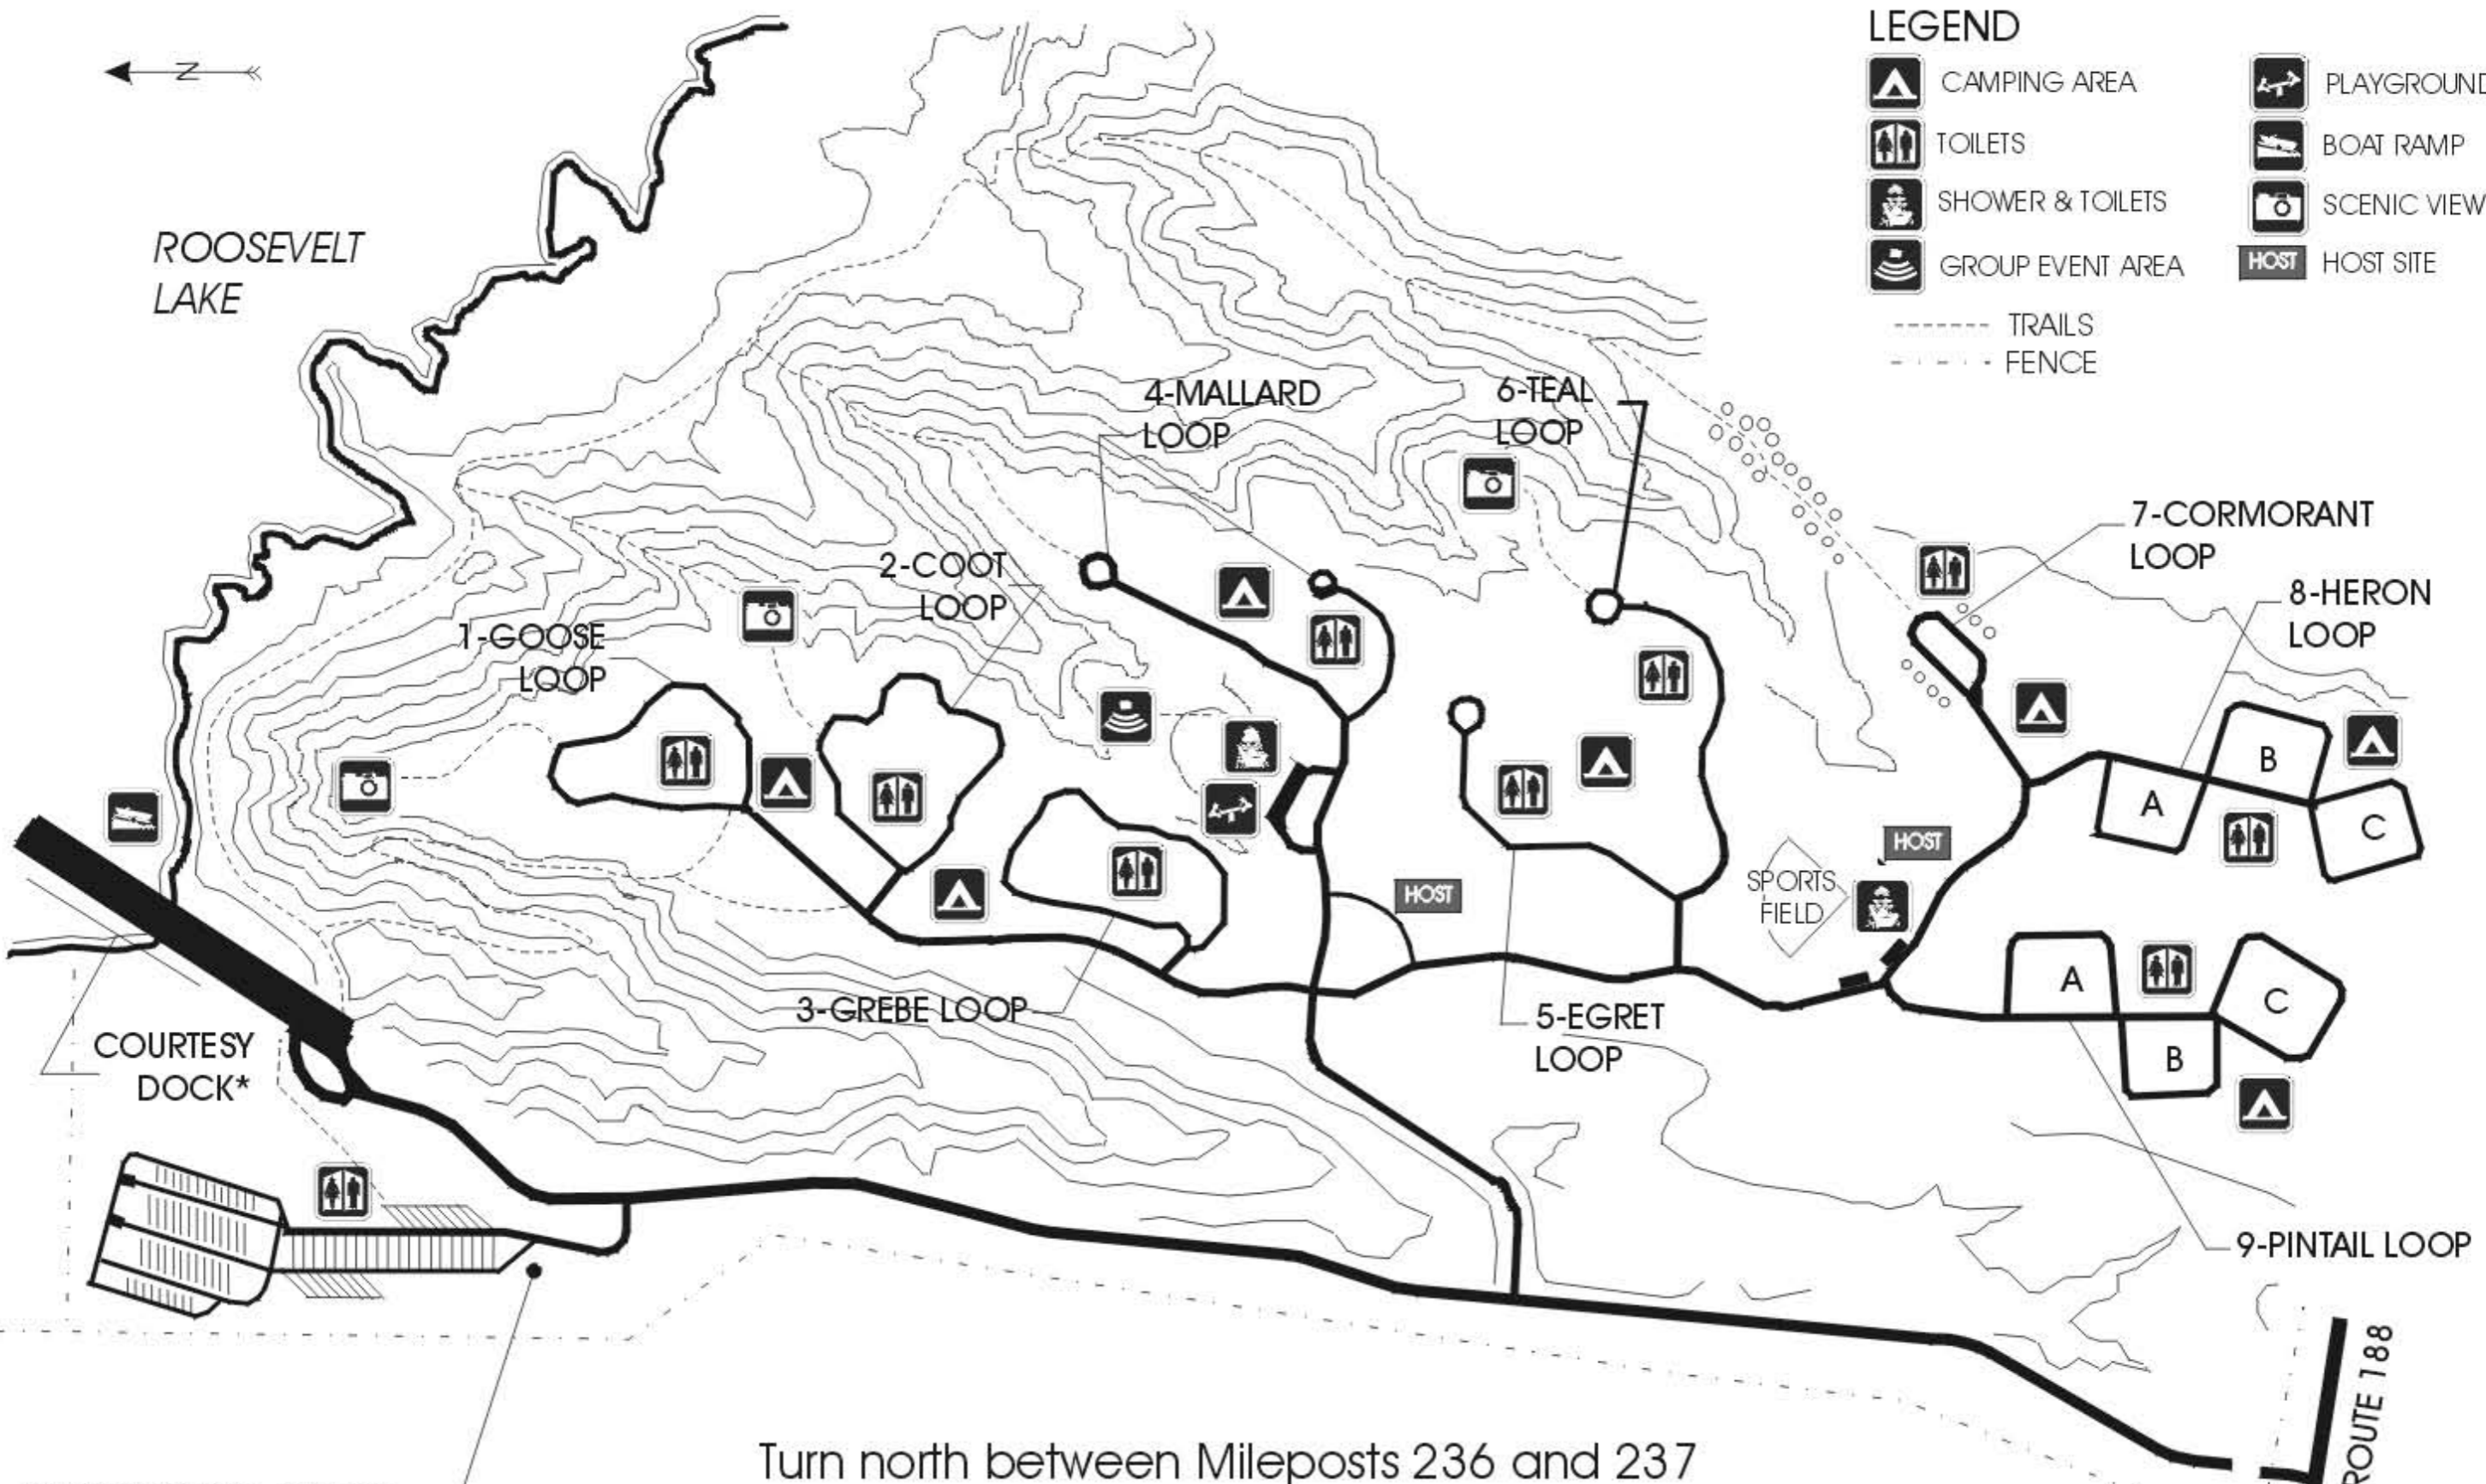

GRAPEVINE GROUP

LEGEND

- | | | | |
|-----------------|------------------|--|-------------|
| | CAMPING AREA | | PLAYGROUND |
| | TOILETS | | BOAT RAMP |
| | SHOWER & TOILETS | | SCENIC VIEW |
| | GROUP EVENT AREA | | HOST SITE |
| ----- TRAILS | | | |
| - - - - - FENCE | | | |

COURTESY DOCK*

FISH CLEANING STATION

Turn north between Mileposts 236 and 237
to GRAPEVINE GROUP SITE

*COURTESY DOCK availability depends on lake level.

Revised 07/17/01

STATE ROUTE 188

RECREATION SITE